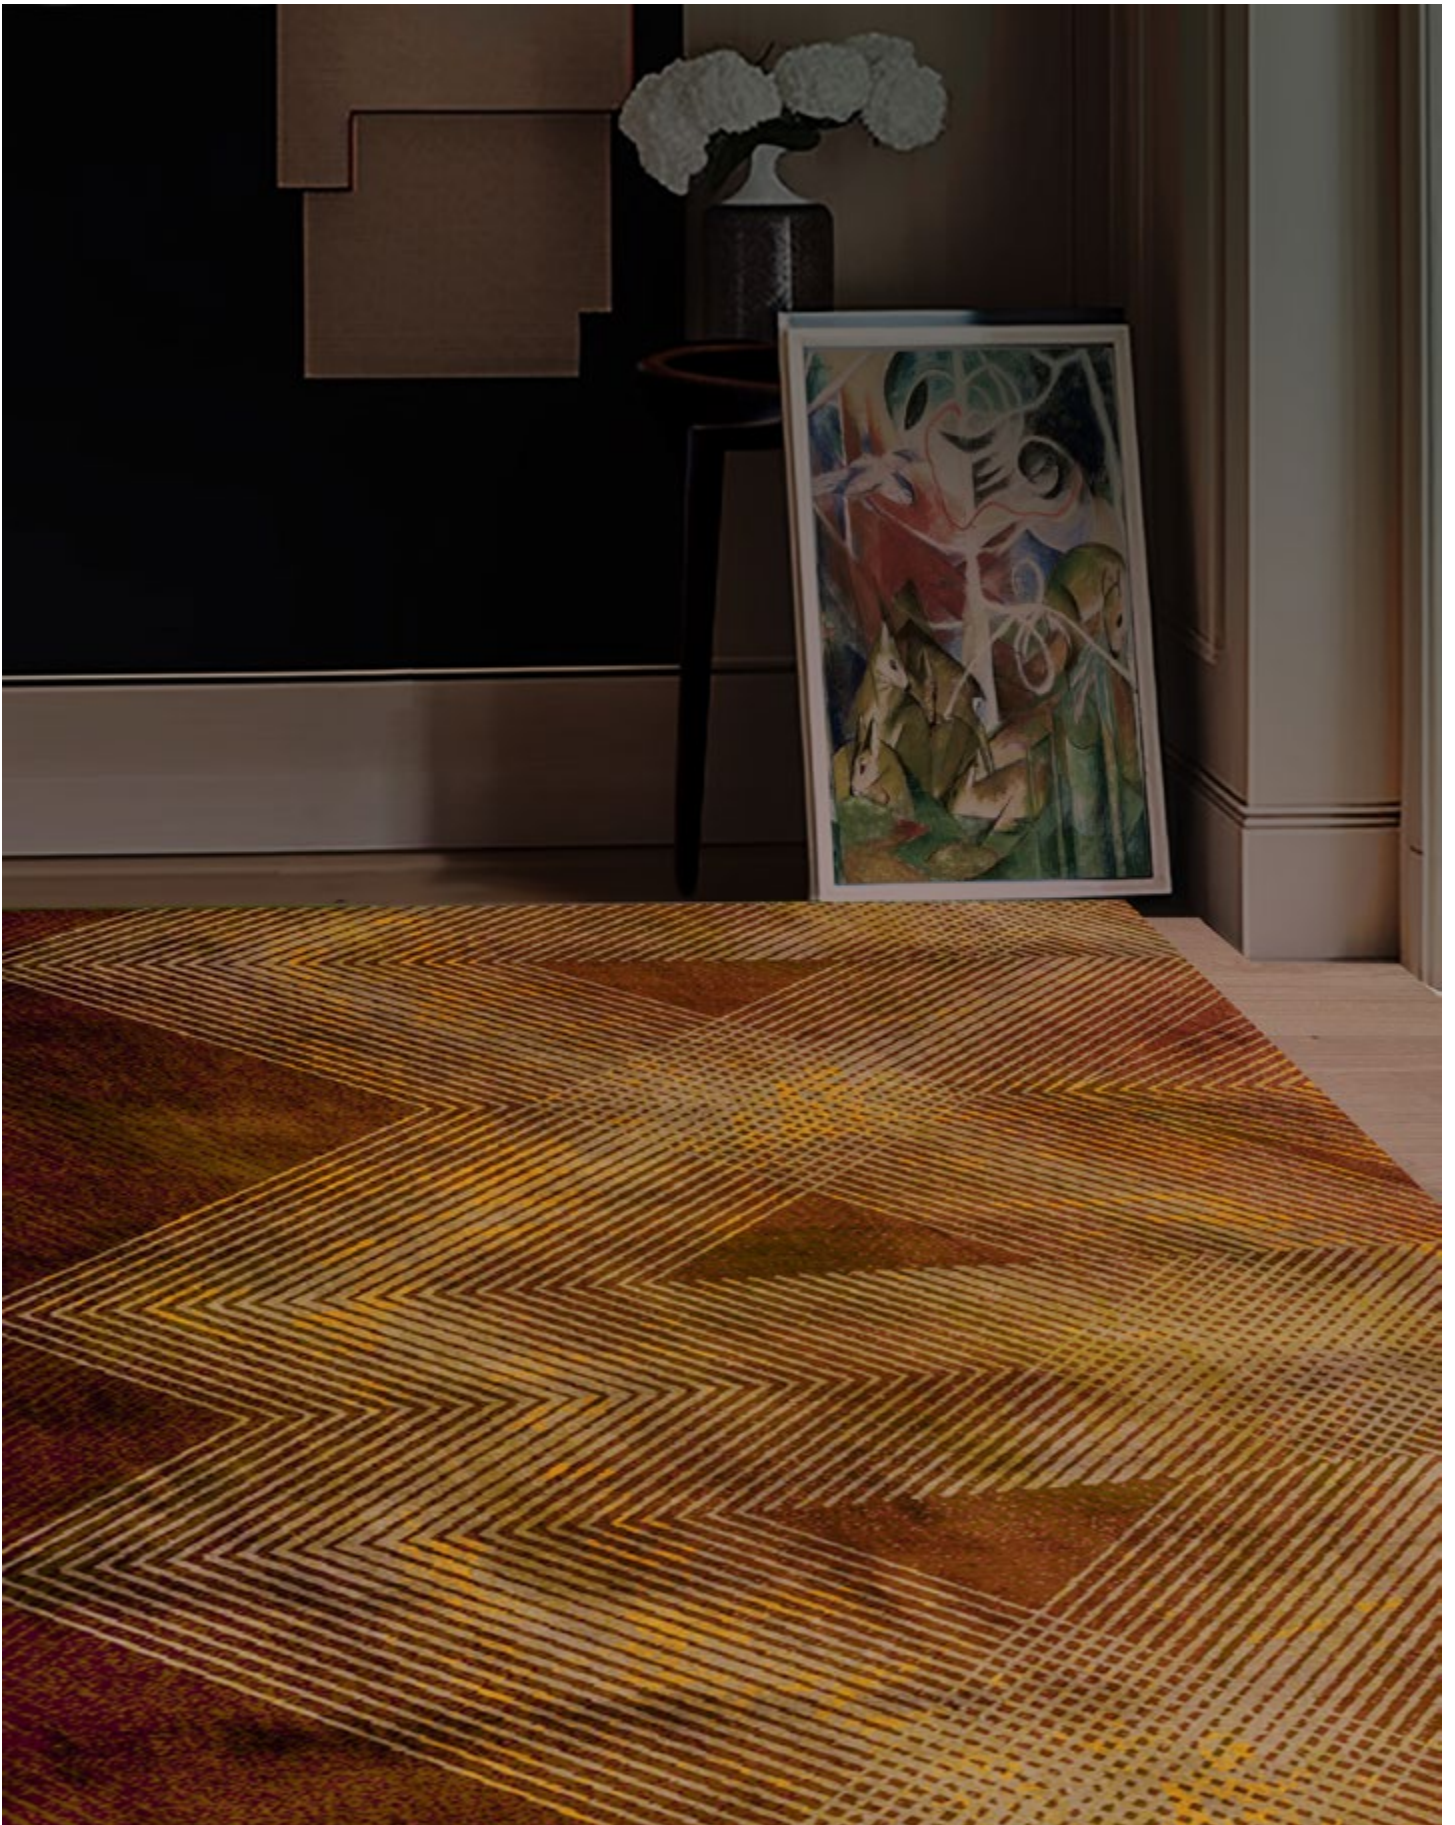

P277128

277115